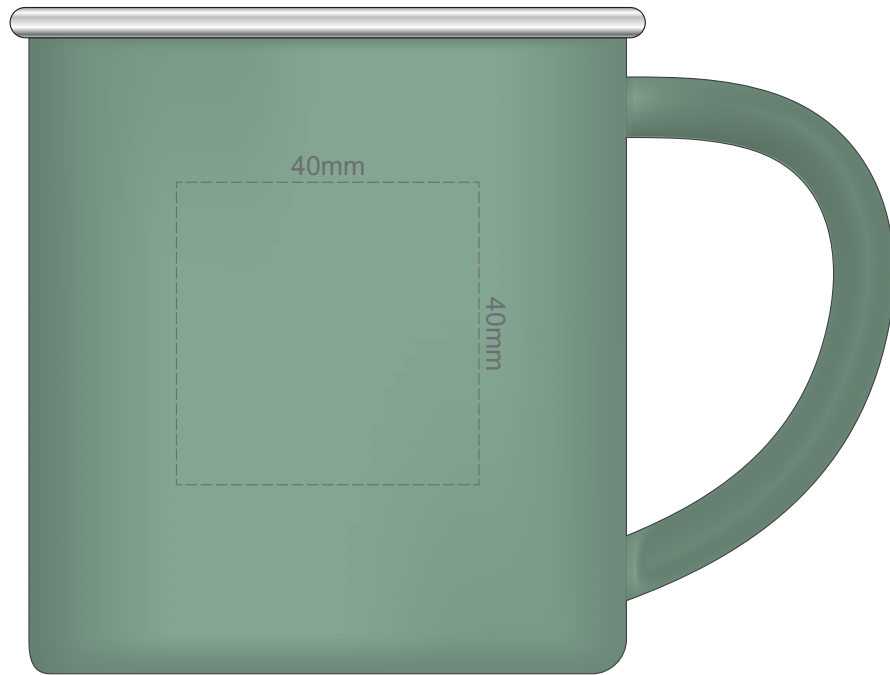

100% of Actual Size
Pad Print

100% of Actual Size
Laser Engraving

Engrave to a
Shiny Steel Finish

100% of Actual Size
Digital Print

GIFT BOX
FRONT

Artwork will be printed directly onto the product via CMYK printing (no white), colours will not be vibrant due to white ink not being available for this process.

GIFT BOX SLEEVE

60% of Actual Size
Digital Label
423mm

Blue Line = The SIGNIFICANT PRINT AREA
(Keep all critical images & text within this box)
Black Line = Maximum print area
Pink Line = Bleed off to here
Red Line = Fold Line