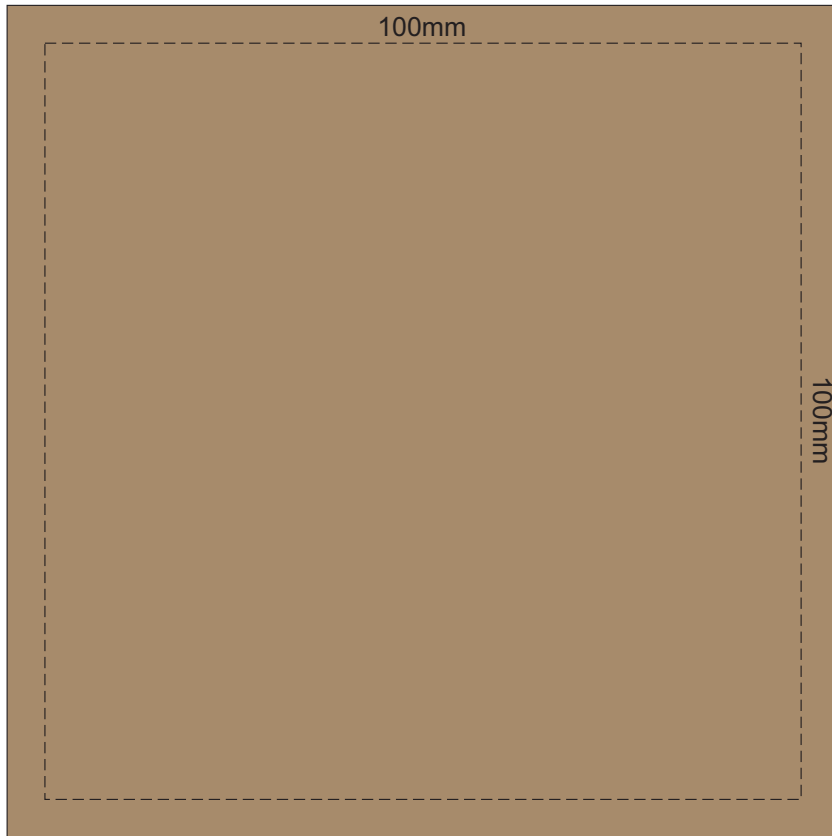

100% of Actual Size
Pad Print

100% of Actual Size
Laser Engraving

Engrave to a
Shiny Steel Finish

100% of Actual Size
Digital Print

GIFT BOX
FRONT

Artwork will be printed directly onto the product via CMYK printing (no white), colours will not be vibrant due to white ink not being available for this process.

GIFT BOX SLEEVE

60% of Actual Size
Digital Label
423mm

Blue Line = The SIGNIFICANT PRINT AREA
(Keep all critical images & text within this box)
Black Line = Maximum print area
Pink Line = Bleed off to here
Red Line = Fold Line