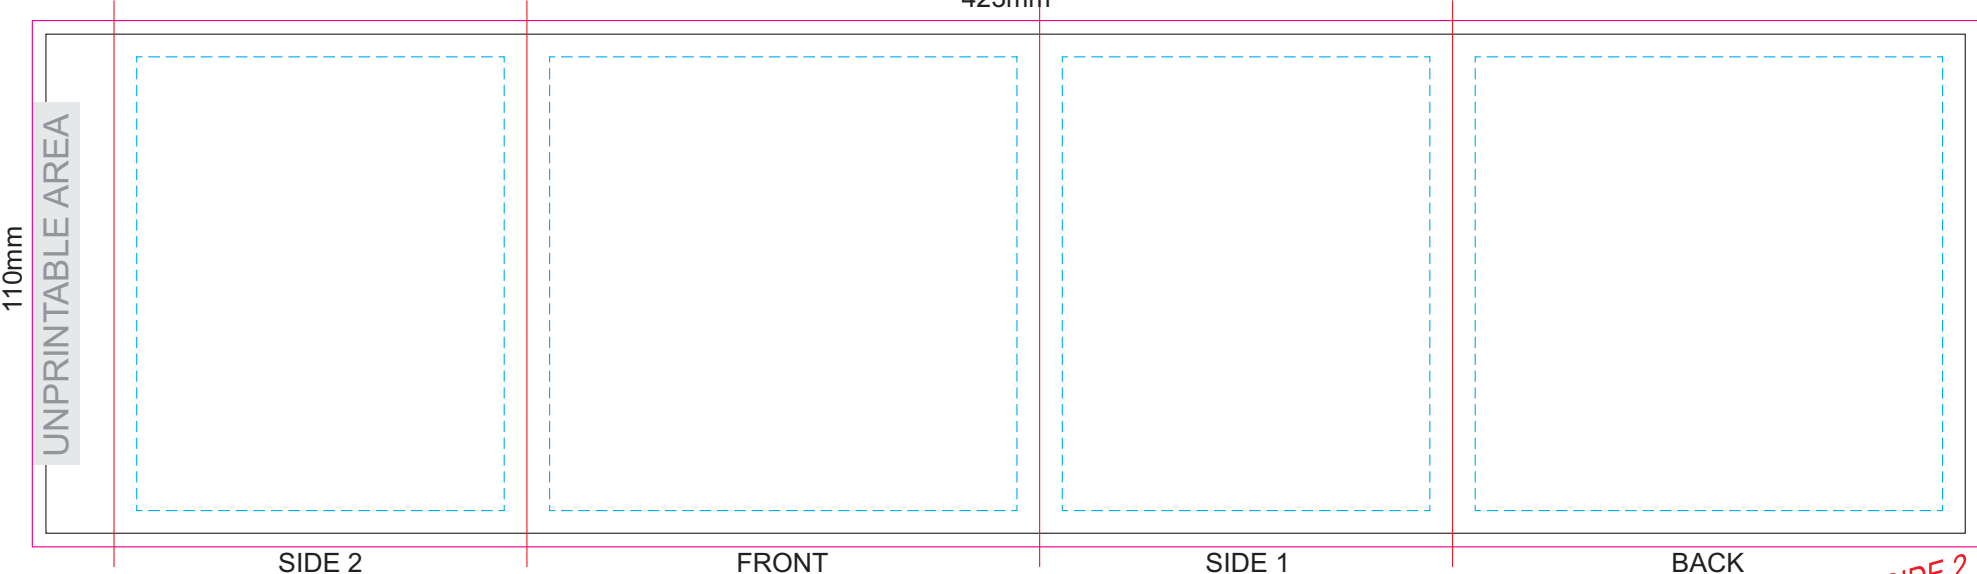

100% of Actual Size
Pad Print

100% of Actual Size
Laser Engraving

Engrave to a
Shiny Steel Finish

100% of Actual Size
Digital Print

GIFT BOX
FRONT

Artwork will be printed directly onto the product via CMYK printing (no white), colours will not be vibrant due to white ink not being available for this process.

GIFT BOX SLEEVE

60% of Actual Size
Digital Label
423mm

Blue Line = The SIGNIFICANT PRINT AREA
(Keep all critical images & text within this box)
Black Line = Maximum print area
Pink Line = Bleed off to here
Red Line = Fold Line