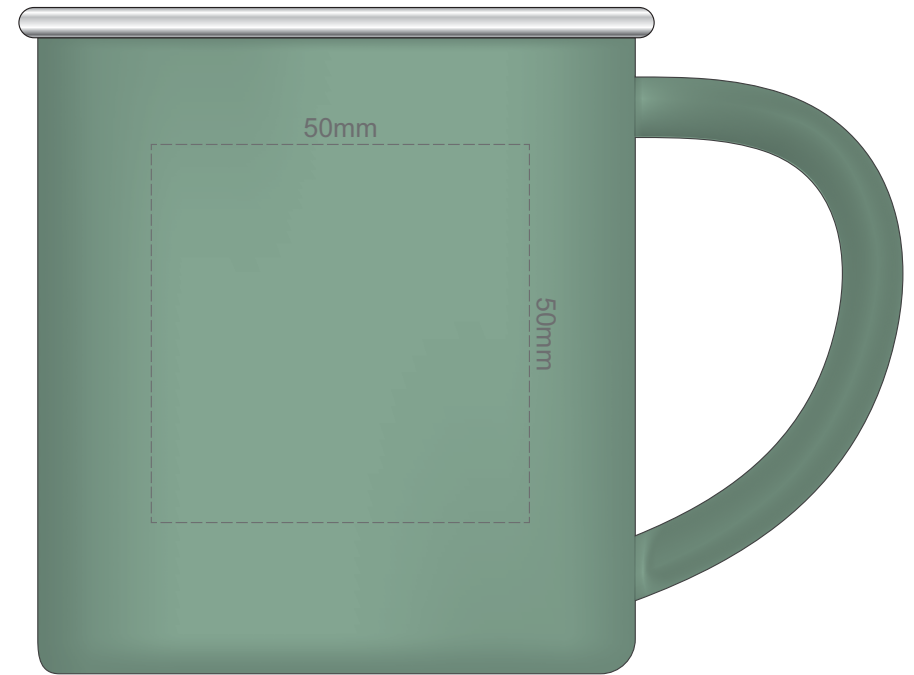

100% of Actual Size
Pad Print

100% of Actual Size
Laser Engraving

Engrave to a
Shiny Steel Finish

100% of Actual Size
Digital Print

GIFT BOX
FRONT

Artwork will be printed directly onto the product via CMYK printing (no white), colours will not be vibrant due to white ink not being available for this process.

GIFT BOX SLEEVE

60% of Actual Size
Digital Label
423mm

Blue Line = The SIGNIFICANT PRINT AREA
(Keep all critical images & text within this box)
Black Line = Maximum print area
Pink Line = Bleed off to here
Red Line = Fold Line